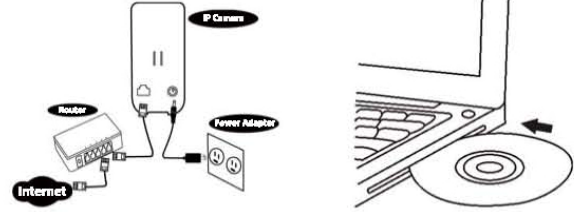

Auto-Networking IP Cameras

كاميرا تلقائية التوصيل فقط بثلاثة خطوات بسيطة تحصل على رؤية عالية الجودة تلقائياً أينما كنت على جهاز الهاتف المتحرك أو جهاز الكمبيوتر فقط قم بتحميل البرنامج الخاص بالعرض و التسجيل البرنامج بخاصية عرض لغاية 36 كاميرا بوقت واحد

Easy Installation Step 1-2-3

3 simple steps to get remote video in IE, 3G mobile phone, & EZViewer (PC Software)

Auto-Networking IP Cameras, w/ Audio, 3.2mm Lens, DC12V 1A, 3G mobile phone remote view
Our Auto-Networking IP solution uses a proprietary server technology, which uses User ID to replace IP Address and Port Number for data exchange and transmission. It is the easiest IP solution. No IP Address, No DDNS, No Router Mapping, No Port Forwarding.

APPLICATION

SPECIFICATION

Product Name:	Auto-Networking IP Camera (Wired / WIFI)
Compression:	MPEG4
Image Sensor:	1/4" High Image CMOS Sensor- Lens: 3.2mm
Video Settings:	
- Resolution:	640 x 480 (VGA), 320 x 240 (QVGA), 160 x 120 (QQVGA), 640 x 400, 800 x 480
- Bandwidth:	64k, 128k, 256k, 512k, 768k, 1M, 1.2M, 1.5M bps
- Frame Rate:	5, 10, 15, 20, 25, 30fps
Remote View:	IE, PC Software, Mobile Phone Surveillance
3G MOBILE PHONE:	IPHONE, ANDROID, WINDOWS MOBILE, SYMBIAN OS
PC Software:	36CH Management
Storage:	PC
Alarm & Event:	Motion Detection Notification/ Upload of JPEG Images over ftp/ e-mail
Audio:	YES
Accessories:	12V DC, 1A Adaptor, Bracket, Network Cable, Antenna (optional), Quick Installation Guide, CD/Password Card, CD with Software & User Manual
Camera Size:	118mm(L) x 59mm(W) x 20mm(H) - Weight: 155 g (incl. Bracket)