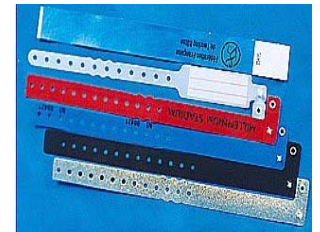

ID Cards Accessories

Lanyards: a wide range of lanyard Available Blank, Custom printed Lanyards, Round shape Lanyard, Flat Lanyard 10mm, 15mm, 20mm.

Various Lanyard Attachment: Swivel Hook, Crocodile Clip, Lobster Hook, Safety Breakaway Clip, Side-Release Buckles, cell Phone Cords, Cord Locks, Adjustable Ball & Soft Plastic Holder

Badge Reel: a wide range of Badge Reel Available Blank, Custom printed Log with Epoxy Dome, Round, Square, Triangles, Oval, Diamond...etc.

Various Colors: Soiled Colors, Transparent, Silver, Golden- Also Available with Swivel Hook or Plastic Strap

ID Card Holder Clips

IDS-15

IDS-16

Mixed Clips

Wristband

ISO Standard PVC Cards + PET Cards + Adhesive Cards